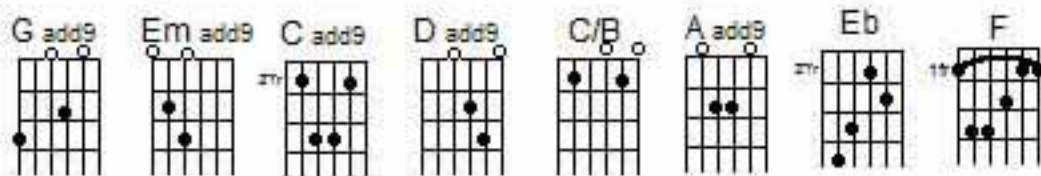

# EVERY BREATH YOU TAKE - Police

**Intro**

E-Gt TAB 4/4

3 0 2 0 0 2 0 2 | 3 0 2 0 0 2 0 2 | 0 2 4 2 0 4 2 4

TAB

0 2 4 2 0 4 2 4 | 3 0 3 1 0 0 | 0 2 0 3 2 0 2 | 3 0 2 0 0 2 0 2

**Couplet 1**

TAB

3 0 2 0 0 2 0 2 | 3 0 2 0 0 2 0 2 | 3 0 2 0 0 2 0 2 | 0 2 4 2 0 4 2 4

TAB

0 2 4 2 0 4 2 4 | 3 0 3 1 0 0 | 0 2 0 3 2 0 2 | 0 2 4 2 0 4 2 4

Capo : 3

G (add9)  
Every breath you take

Em (add9)

Every move you make  
Every bond you break

C (add9)

Oh can't you see  
C/Bb G (add9)

You belong to me

A (add9)

How my poor heart aches

D (add9)

With every step you take

Every move you make  
Every vow you break  
Every smile you fake  
Every claim you stake  
I'll be watching you

Oh can't you see  
You belong to me  
How my poor heart aches  
With every step you take

Every move you make  
Every vow you break  
Every smile you fake  
Every claim you stake  
I'll be watching you

Every move you make  
Every step you take  
I'll be watching you