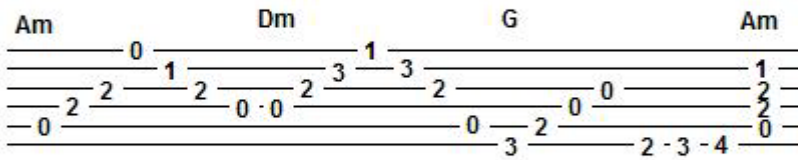

DON'T CRY

Guns N' Roses

Am Dm
Talk to me softly
G C
There's something in your eyes
Am Dm
Don't hang your head in sorrow
G C
And please don't cry
Am Dm
I know how you feel inside
G C
I've been there before
Am Dm
Somethin' changin' inside you
G C
And Don't you know

Refrain

F G Am
Don't you cry tonight.
I still love you baby.
F G Am
Don't you cry tonight.
F G C
Don't you cry tonight.
Am
There's a heaven above you baby.
F G Am
And don't you cry tonight.

Am Dm
Give me a whisper.
G C
And give me a sigh.
Am Dm
Give me a kiss
G C
before you tell me goodbye.
Am Dm
Don't you take it so hard now.
G C
And please don't take it so bad.
Am Dm
I'll still be thinkin' of you.
G C
And the times we had...baby.