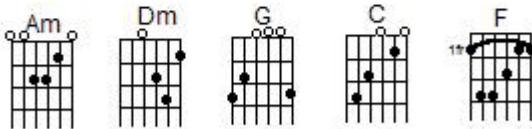

DON'T CRY

Guns N' Roses

Am Dm
Talk to me softly
G C
There's something in your eyes
Am Dm
Don't hang your head in sorrow
G C
And please don't cry
Am Dm
I know how you feel inside
G C
I've been there before
Am Dm
Somethin' changin' inside you
G C
And Don't you know

Refrain

F G Am
Don't you cry tonight.
I still love you baby.
F G Am
Don't you cry tonight.
F G C
Don't you cry tonight.
Am
There's a heaven above you baby.
F G Am
And don't you cry tonight.

Am Dm
Give me a whisper.
G C
And give me a sigh.
Am Dm
Give me a kiss
G C
before you tell me goodbye.
Am Dm
Don't you take it so hard now.
G C
And please don't take it so bad.
Am Dm
I'll still be thinkin' of you.
G C
And the times we had...baby.