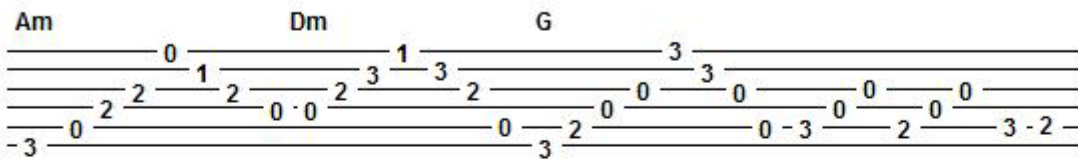

DON'T CRY

Guns N' Roses

Am Dm
Talk to me softly
G C
There's something in your eyes
Am Dm
Don't hang your head in sorrow
G C
And please don't cry
Am Dm
I know how you feel inside
G C
I've been there before
Am Dm
Somethin' changin' inside you
G C
And Don't you know

Refrain

F G Am
Don't you cry tonight.
I still love you baby.
F G Am
Don't you cry tonight.
F G C
Don't you cry tonight.
Am
There's a heaven above you baby.
F G Am
And don't you cry tonight.

Am Dm
Give me a whisper.
G C
And give me a sigh.
Am Dm
Give me a kiss
G C
before you tell me goodbye.
Am Dm
Don't you take it so hard now.
G C
And please don't take it so bad.
Am Dm
I'll still be thinkin' of you.
G C
And the times we had...baby.