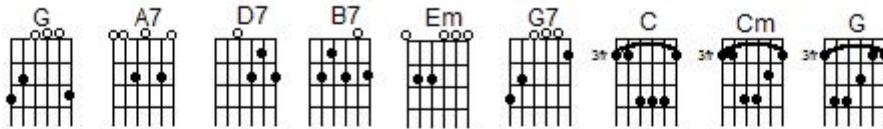

LOVE ME TENDER - Elvis Presley

G  
Love me tender,  
A7  
Love me sweet,  
D7 G  
Never let me go.

You have made  
A7  
my life complete,  
D7 G  
And I love you so.

G B7  
Love me tender,  
Em G7  
Love me true,  
C Cm G  
All my dreams fulfilled.  
E7 A7  
For my darlin' I love you,  
D7 G  
And I always will.

G  
Love me tender,  
A7  
Love me long,  
D7 G  
Take me to your heart.

For it's there  
A7  
That I belong,  
D7 G  
And well never part.

G B7  
Love me tender,  
Em G7  
Love me true,  
C Cm G  
All my dreams fulfilled.  
E7 A7  
For my darlin' I love you,  
D7 G  
And I always will.

G  
Love me tender,  
A7  
Love me dear,  
D7 G  
Tell me you are mine.

Ill be yours through  
A7  
All the years,  
D7 G  
Till the end of time.

G B7  
Love me tender,  
Em G7  
Love me true,  
C Cm G  
All my dreams fulfilled.  
E7 A7  
For my darlin' I love you,  
D7 G  
And I always will.