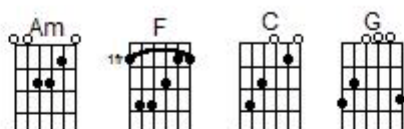

SAVE TONIGHT Eagle-Eyes Cherry

Intro : Am F C G x4

Am F C G
Go on and close the curtains
Am F C G
'Cause all we need is candlelight
Am F C G
You and me and the bottle of wine
Am F C G
And hold you tonight... oh eee
Am F C G
Well we know I'm going away
Am F C G
And how I wish I wish it weren't so
Am F C G
So take this wine and drink with me
Am F C G
Let's delay our misery...

Refrain

Am F
Save tonight
C G
Fight the break of dawn
Am F
Come tomorrow
C G
Tomorrow I'll be gone
Am F
Save tonight
C G
Fight the break of dawn
Am F
Come tomorrow
C G
Tomorrow I'll be gone

There's a log on the fire
And it burns like me for you
Tomorrow comes with one desire..
To take me away
It ain't easy to say goodbye
Darling please don't start to cry
'Cause girl you know I've got to go
And Lord I wish it wasn't so

Save tonight
Fight the break of dawn
Come tomorrow
Tomorrow I'll be gone
Save tonight
Fight the break of dawn
Come tomorrow
Tomorrow I'll be gone

Am F C G
Tomorrow comes to take me away
Am F C G
I wish that I, that I could stay
Am F C G
But girl you know I've got to go, oh
Am F C G
And Lord I wish it wasn't so
Am F C G
Save tonight and fight the break of dawn
Am F C G
Come tomorrow tomorrow I'll be gone
Am F C G
Save tonight and fight the break of dawn
Am F C G
Come tomorrow tomorrow I'll be gone