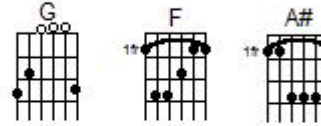

EVERYDAY

Buddy Holly

CAPO 1

D G A7
Everyday, it's a gettin' closer,

D G A7
Goin' faster than a roller coaster,

D G A7 D G D A7
Love like yours will surely come my way, (hey, hey, hey)

D G A7
Everyday, it's a gettin' faster,

D G A7
Everyone says go ahead and ask her,
D G A7 D G D D7
Love like yours will surely come my way, (hey, hey, hey)

Refrain

G
Everyday seems a little longer,
C
Every way, love's a little stronger,
F
Come what may, do you ever long for
A# A A7
True love from me?