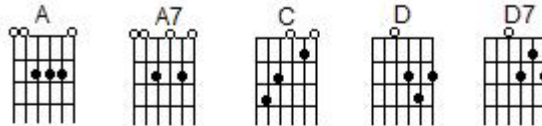

EVERYDAY

Buddy Holly

CAPO 1

D G A7
Everyday, it's a gettin' closer,

D G A7
Goin' faster than a roller coaster,

D G A7 D G D A7
Love like yours will surely come my way, (hey, hey, hey)

D G A7
Everyday, it's a gettin' faster,

D G A7
Everyone says go ahead and ask her,
D G A7 D G D D7
Love like yours will surely come my way, (hey, hey, hey)

Refrain

G
Everyday seems a little longer,
C
Every way, love's a little stronger,
F
Come what may, do you ever long for
A# A A7
True love from me?

D G A7
Everyday, it's a gettin' closer,
D G A7
Goin' faster than a roller coaster,
D G A7 D G D D7 A7
Love like yours will surely come my way, (hey, hey, hey)

Instru : 1 couplet

G
Everyday seems a little longer,
C
Every way, love's a little stronger,
F
Come what may, do you ever long for
A# A A7
True love from me?