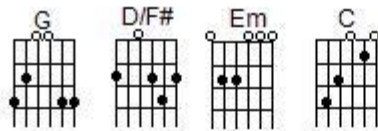

SOMEONE LIKE YOU - Adele

Capo 2

Intro : G - D/F# - Em - C

G D
I heard that you're settled down
Em
That you found a girl
C
And you're married now

G D/F#
I heard that your dreams came true
Em
Guess she gave you things
C
I didn't give to you

G D/F#
Old friend why are you so shy
Em
It ain't like you to hold back
C
Or hide from life

Pré-Refrain

D/F# Em C
I hate to turn up out of the blue uninvited but
I couldn't stay away I couldn't fight it
D/F#
I'd hoped you'd see my face
Em C C9 C
And that you'd be reminded that for me it isn't over

Refrain

G D/F# Em C
Every night I find someone like you
G D/F# Em C
I wish nothing but the best for you too
G D/F# Em C
Don't forget me I beg I re-member you said
G D/F# Em C
Sometimes it lasts in love but sometimes it hurts in-stead
G D/F# Em C
Sometimes it lasts in love but sometimes it hurts instead, yeah

G D/F#
You'd know how time flies
Em
Only yesterday
C
was the time of our lives
G

We were born and raised
D/F#
In a summer haze
Em C
Bound by the surprise of our glory days

I hate to turn up out of the blue uninvited but
I couldn't stay away I couldn't fight it
I'd hoped you'd see my face
And that you'd be reminded that for me it isn't over